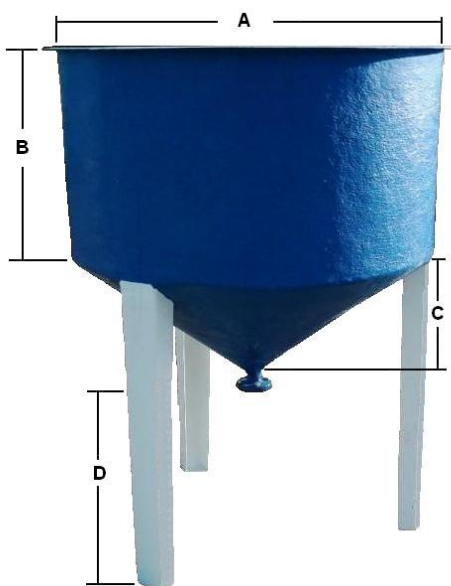

LARVARIOS “FIBERGLAS” **MODELO TRONCOCÓNICOS CON PATAS**

CAPACIDAD	“A”	“B”	“C”	“D”
60 lts.	660 mm.	70 mm.	350 mm.	A determinar
80 lts.	500 mm.	310 mm.	350 mm.	“
110 lts.	490 mm.	490 mm.	380 mm.	“
120 lts.	680 mm.	220 mm.	320 mm.	“
325 lts.	805 mm.	510 mm.	380 mm.	“
410 lts.	700 mm.	940 mm.	400 mm.	“
480 lts.	900 mm.	620 mm.	420 mm.	“
500 lts.	1.000 mm.	590 mm.	190 mm.	“
620 lts.	1.100 mm.	390 mm.	790 mm.	“
700 lts.	1.100 mm.	600 mm.	450 mm.	“
760 lts.	1.000 mm.	900 mm.	190 mm.	“
920 lts.	1.200 mm.	590 mm.	670 mm.	“
1.500 lts.	1.370 mm.	910 mm.	330 mm.	“
2.350 lts.	1.500 mm.	1.190 mm.	420 mm.	“
2.800 lts.	1.620 mm.	1.210 mm.	430 mm.	“

**OTRAS MEDIDAS
CONSULTAR!!**

Envíenos su solicitud de presupuesto a : comercial@fiberglas.es